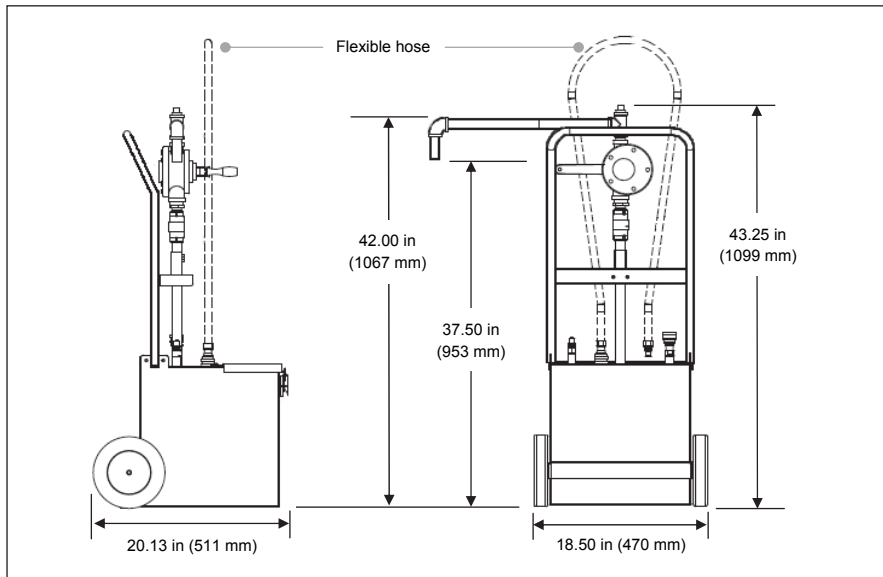

First, drain spent oil into the fryer filter pan. Then attach ODS 100 hose to the filter rinse hose connection and switch on the fryer pump. Fryer pumps oil directly into the 100 lb capacity reservoir. The load is easily transported on two large 7 in (178 mm) rear wheels.

Standard Features

- Large 100 lb (45 kg) capacity handles most fryer vats in one load
- Pump-out hose with male and female quick-connect fittings—simply reverse hose to service open fryers and pressure fryers
- Powerful manual pump empties 100 lb (45 kg) of oil in less than two minutes
- Tall reservoir design offers small footprint and stability during transport
- Check valve insures consistent pump priming
- One-piece discharge pipe swings at height to clear most containers
- Easy-grip retainer screw locks swing pipe into any convenient position
- Hinged reservoir access lid latches and seals to prevent spills
- Large 7 in (178 mm) rear wheels for smooth, stable transport.

ODS 100 fryer oil disposal system

Dimensions

Width	18.50 in (470 mm)
Depth	20.13 in (511 mm)
Height	43.25 in (1099 mm)
Height to discharge	37.50 in (953 mm)
Height top of swing arm	42.00 in (1067 mm)

Crated dimensions Contact Henny Penny

Crated weight 66 lb (30 kg)

Oil capacity 100 lb (45 kg)

Continuing product improvement may subject specifications to change without notice.

<input type="checkbox"/> APPROVED	<input type="checkbox"/> APPROVED AS NOTED	<input type="checkbox"/> RESUBMIT
AUTHORIZED SIGNATURE		DATE