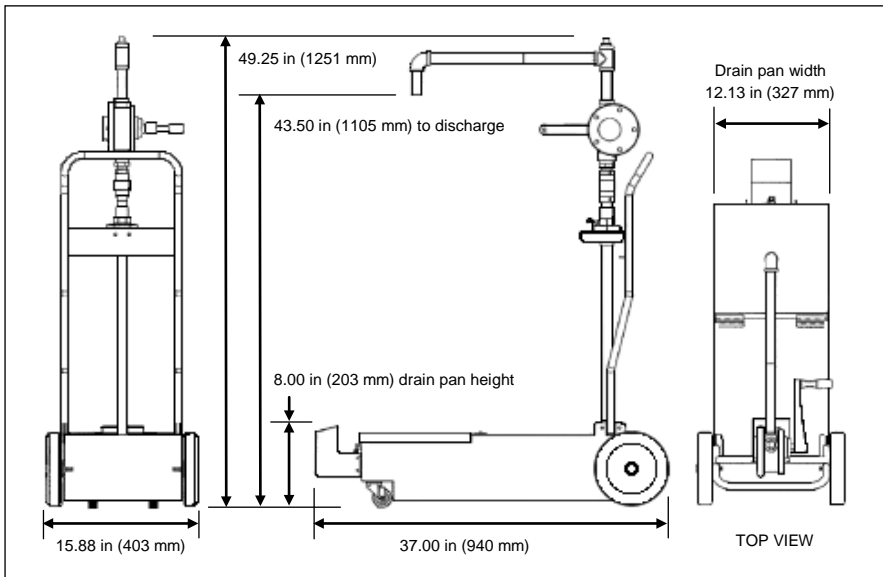

## Standard Features

- Powerful manual pump empties 50 lb (23 kg) of oil in less than a minute
- Low profile, 8 in (203 mm) pan height allows unit to roll under nearly any fryer for direct draining
- Check valve insures consistent pump priming
- One-piece discharge pipe swings at height to clear most containers
- Easy-grip retainer screw locks swing pipe into any convenient position
- Hinged drain pan lid latches closed over perimeter seal to prevent spills
- Swivel casters in front, large 7 in (178 mm) rear wheels for smooth, stable transport
- 2-year parts and labor warranty

## Options

- 60 in (1524 mm) drain hose with connection

## Dimensions

Width	15.88 in (403 mm)
Width pan	12.13 in (327 mm)
Depth	37.00 in (940 mm)
Height	49.25 in (1251 mm)
Height to discharge	43.00 in (1105 mm)
Height drain pan	8.00 in (203 mm)

## Crated

Length	30 in (762 mm)
Depth	21 in (533 mm)
Height	20 in (508 mm)
Volume	7.3 ft <sup>3</sup> (0.20 m <sup>3</sup> )
Weight	62 lb (28 kg)